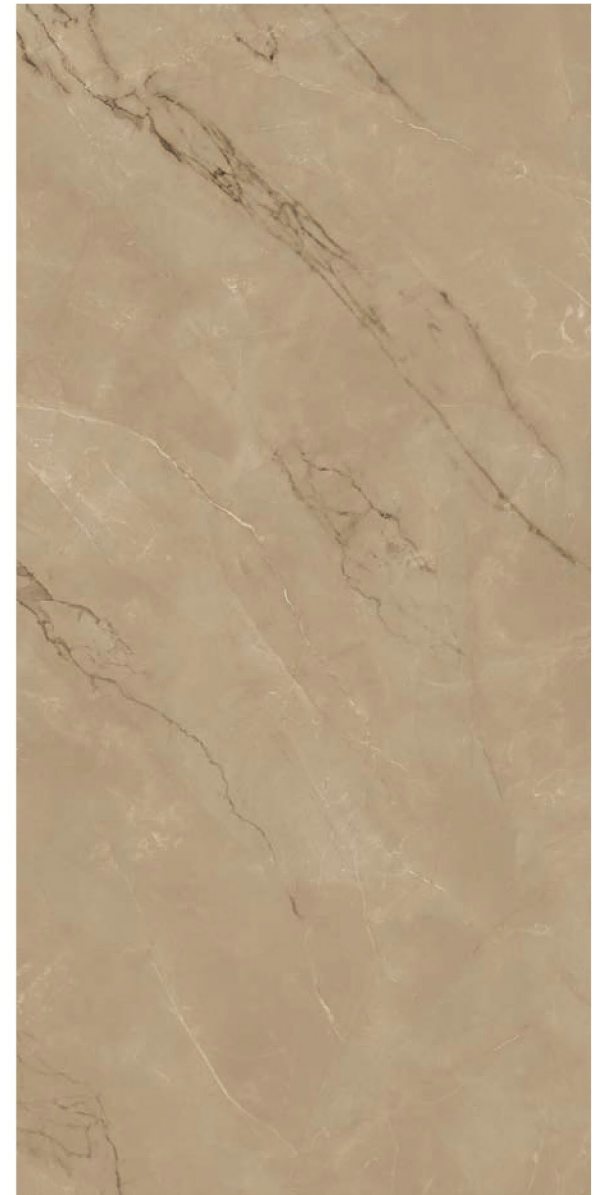

Name Astonia Tan
Series Marble
Finish Crystalline
Thickness 9 mm
Faces 3
Colors 2