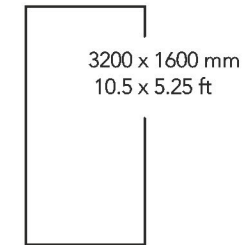

APUANE
STATUARIO

Marble Series