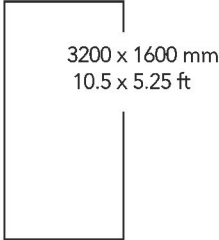

STATUARIO

Marble Series

Crystalline

Series

CAMOFLAGUE ESPERADA

Marble Series

Crystalline

Series