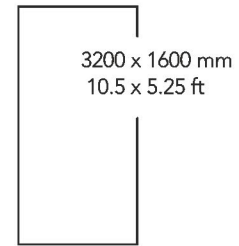

Lithic

COLLECTION

3200 X 1600 mm
10.5 x 5.25 ft

A VIBRANT START
TO YOUR DAY

Calacutta Borghini is great to use
in bathrooms as it reflects light.
A perfect start to your day.

CALCUTTA BORGHINI

Marble Series