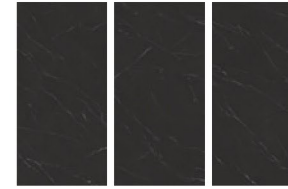

Name Nero Marquina
Series Marble
Finish Crystalline
Thickness 9 mm
Faces 3