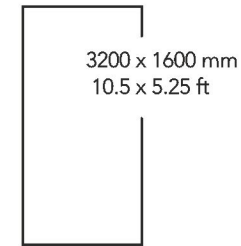

BRONZE ARMANI

Marble Series