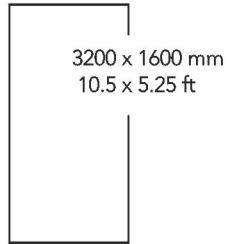

FANTASY ONYX

Onyx Series