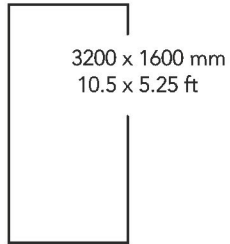

BLACK FLASH

Marble Series