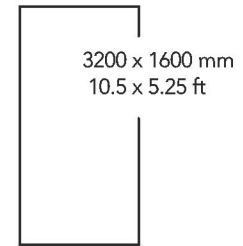

BLACK FUSION

Marble Series