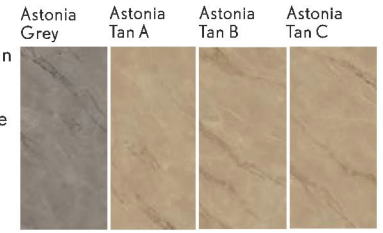

Name Astonia Tan
Series Marble
Finish Crystalline
Thickness 9 mm
Faces 3
Colors 2