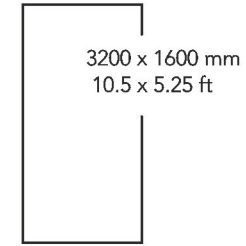

STATUARIO VENATO

Marble Series