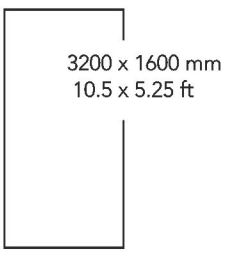

PULPIS GREY

Marble Series