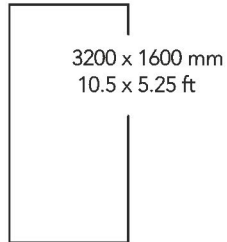

CARRARA ULTIMO

Marble Series