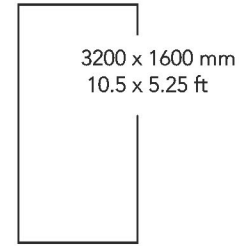

ANTIQUÉ GREY

Marble Series